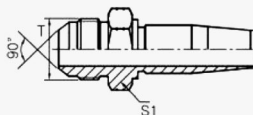

CD71H18-R5

**SAE MALE 90°
CONE**

SKU: 1830eadaf2dd

[Add to Quote](#)