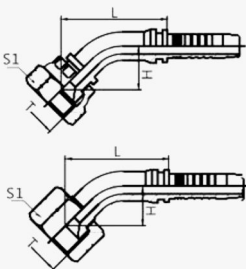

**CD62G11-D**

**JIC FEMALE 74° CONE SEAT ISO 12151-5 DOUBLE HEXAGON SAE J514**

**SKU:** ca1f62e26926  
[Add to Quote](#)

**CD62G11-DSM**

**JIC FEMALE 74°**

**CD62G41**

**45° JIC FEMALE 74°**

**CD62G91**