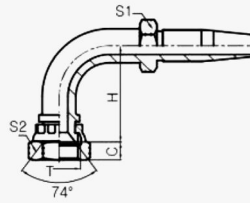

**CD61G18-R5**

**JIC MALE 74° CONE**

**SKU:** 4898f454aee5  
[Add to Quote](#)

**CD62G18-DR5**

**JIC FEMALE 74° CONE SEAT**

**SKU:** 7fdb69123b9c  
[Add to Quote](#)

**CD62G98-DR5**

**90° JIC FEMALE 74° CONE SEAT**