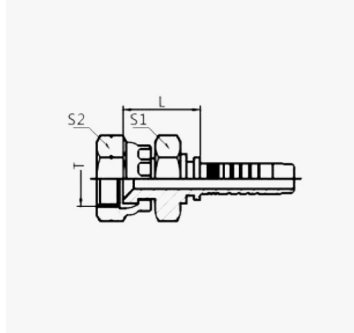

CD29F11

**JIC GAS FEMALE 60°
CONE SEAT JIS
B8363**

SKU: fad879c200f6
[Add to Quote](#)