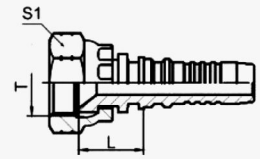

CD62G13

JIC FEMALE 74° CONE SEAT ISO 12151-5 -SAE J514

SKU: b72bf482c4ae
[Add to Quote](#)