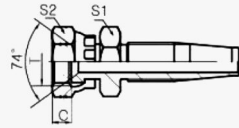

**CD61G18-R5**

**JIC MALE 74° CONE**

**SKU:** 4898f454aee5  
[Add to Quote](#)

**CD62G18-DR5**

**JIC FEMALE 74° CONE SEAT**

**SKU:** 7fdb69123b9c  
[Add to Quote](#)

**CD62G98-DR5**

**90° JIC FEMALE 74° CONE SEAT**