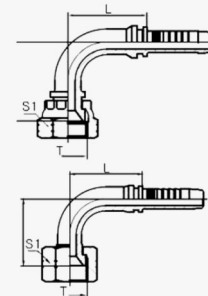

**CD62G11-D**

**JIC FEMALE 74° CONE SEAT ISO 12151-5 DOUBLE HEXAGON SAE J514**

**SKU:** ca1f62e26926  
[Add to Quote](#)

**CD62G11-DSM**

**JIC FEMALE 74°**

**CD62G41**

**45° JIC FEMALE 74°**

**CD62G91**