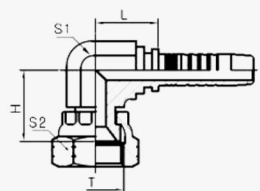

CD62G91-N

90° JIC COMPACT