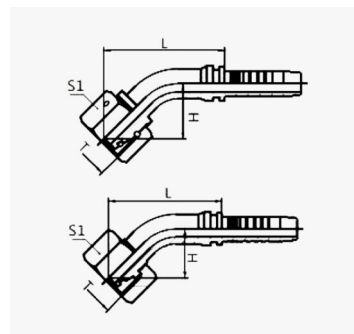

CD21F11

CD02E11-T

CD02E41-T

CD02E91-T

**BSP METRIC 60°
CONE SEAT -ISO
12151-6**

**METRIC FEMALE 24°
CONE O-RING
H.T.ISO 12151-2-
DIN3865**

**45° METRIC FEMALE
24° CONE O-RING
H.T.ISO 12151-2-
DIN3865**

**90° METRIC FEMALE
24° CONE O-RING
H.T.ISO 12151-2-
DIN3865**

SKU: 709ed760c6c0
[Add to Quote](#)

SKU: b12b0527ad75
[Add to Quote](#)

SKU: f9ec49e499c5
[Add to Quote](#)

SKU: 1058ee4710b5
[Add to Quote](#)