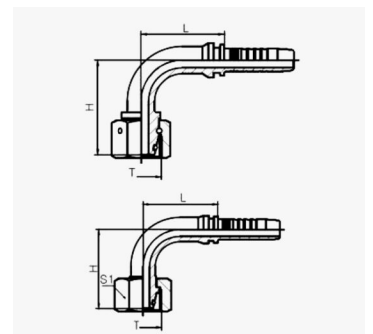

CD21F11

CD02E11-T

CD02E41-T

CD02E91-T

**BSP METRIC 60°
CONE SEAT -ISO
12151-6**

**METRIC FEMALE 24°
CONE O-RING
H.T.ISO 12151-2-
DIN3865**

**45° METRIC FEMALE
24° CONE O-RING
H.T.ISO 12151-2-
DIN3865**

**90° METRIC FEMALE
24° CONE O-RING
H.T.ISO 12151-2-
DIN3865**

SKU: 709ed760c6c0
[Add to Quote](#)

SKU: b12b0527ad75
[Add to Quote](#)

SKU: f9ec49e499c5
[Add to Quote](#)

SKU: 1058ee4710b5
[Add to Quote](#)