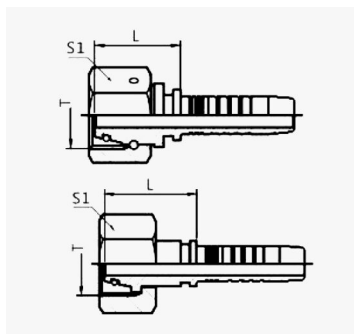

CD21F11

CD02E11-T

CD02E41-T

CD02E91-T

**BSP METRIC 60°
CONE SEAT -ISO
12151-6**

**METRIC FEMALE 24°
CONE O-RING
H.T.ISO 12151-2-
DIN3865**

**45° METRIC FEMALE
24° CONE O-RING
H.T.ISO 12151-2-
DIN3865**

**90° METRIC FEMALE
24° CONE O-RING
H.T.ISO 12151-2-
DIN3865**

SKU: 709ed760c6c0
[Add to Quote](#)

SKU: b12b0527ad75
[Add to Quote](#)

SKU: f9ec49e499c5
[Add to Quote](#)

SKU: 1058ee4710b5
[Add to Quote](#)