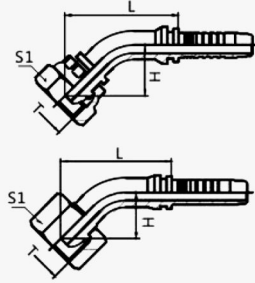

CD02A41

**45° METRIC FEMALE
MULTISEAL**

SKU: f05bb2d82d9c
[Add to Quote](#)