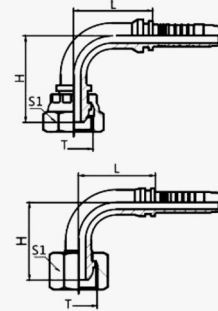

CD02A91

**90° METRIC FEMALE
MULTISEAL**

SKU: 65c82d82ffb4
[Add to Quote](#)