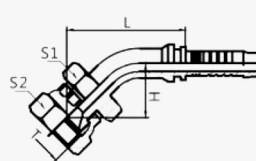

CD02K11-T

**METRIC FEMALE
WATERWASH
INSERTS**

SKU: cea1fb5fe8cb
[Add to Quote](#)

CD28F11

**JIC METRIC FEMALE
60° CONE SEAT**

CD28F11-GM

**JIC METRIC FEMALE
60° CONE SEAT**

CD28F41