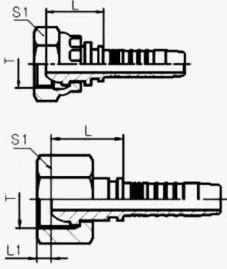

CD02A11

**METRIC FEMALE
MULTISEAL**

SKU: 7b219fd31d5b
[Add to Quote](#)