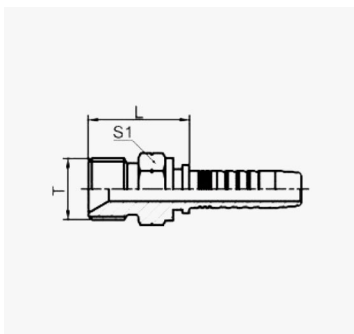

CD21F11

CD02E11-T

CD02E41-T

CD02E91-T

**BSP METRIC 60°
CONE SEAT -ISO
12151-6**

**METRIC FEMALE 24°
CONE O-RING
H.T.ISO 12151-2-
DIN3865**

**45° METRIC FEMALE
24° CONE O-RING
H.T.ISO 12151-2-
DIN3865**

**90° METRIC FEMALE
24° CONE O-RING
H.T.ISO 12151-2-
DIN3865**

SKU: 709ed760c6c0
[Add to Quote](#)

SKU: b12b0527ad75
[Add to Quote](#)

SKU: f9ec49e499c5
[Add to Quote](#)

SKU: 1058ee4710b5
[Add to Quote](#)