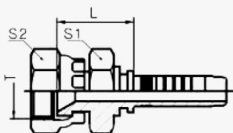

CD28F11

**JIC METRIC FEMALE
60° CONE SEAT**