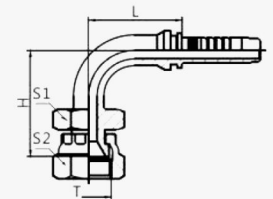

CD28F91

**90° JIC METRIC
FEMALE 60° CONE**